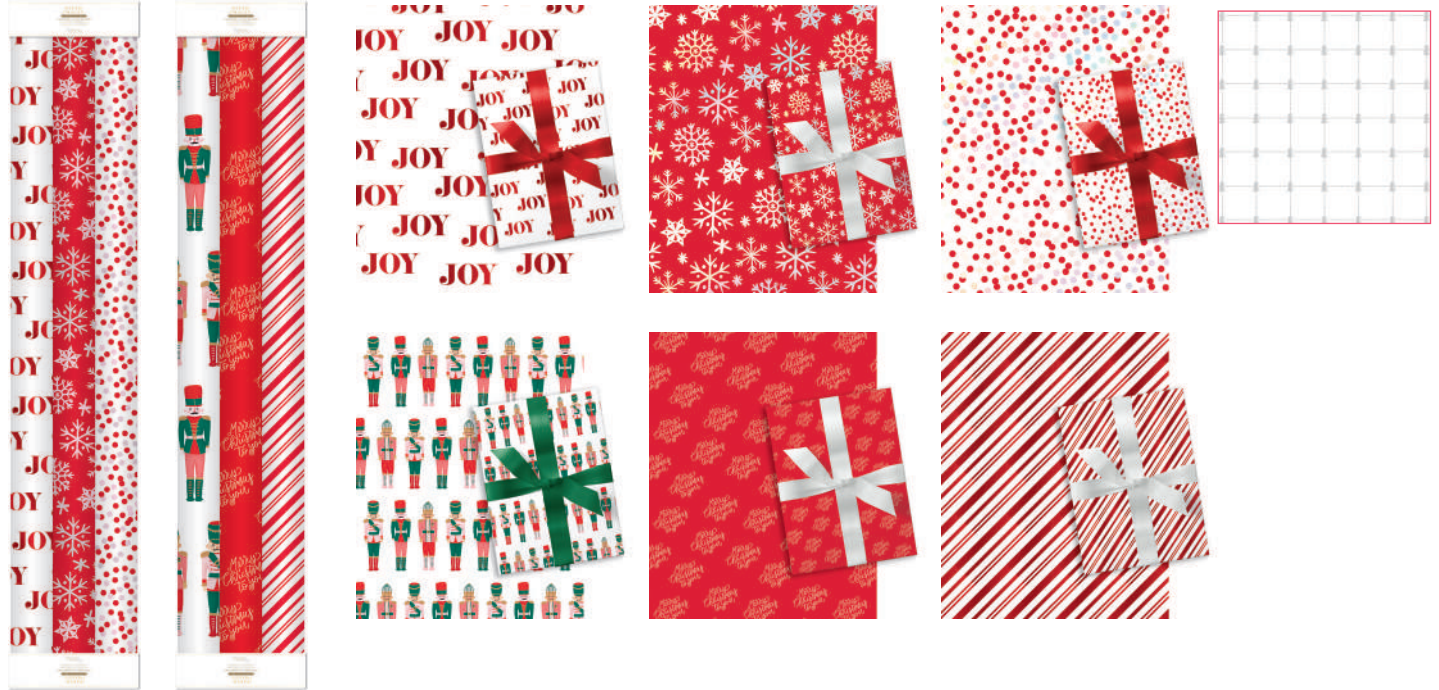

NEW

CW75303XA-4 0700 12

3 PK. IOP | FOIL ASSORTMENT 1

3 designs: 30 in. x 25 sq. ft. | total 75 sq. ft.
retail size: 30 in. x 1.875 in. | 2 styles per case pack 12