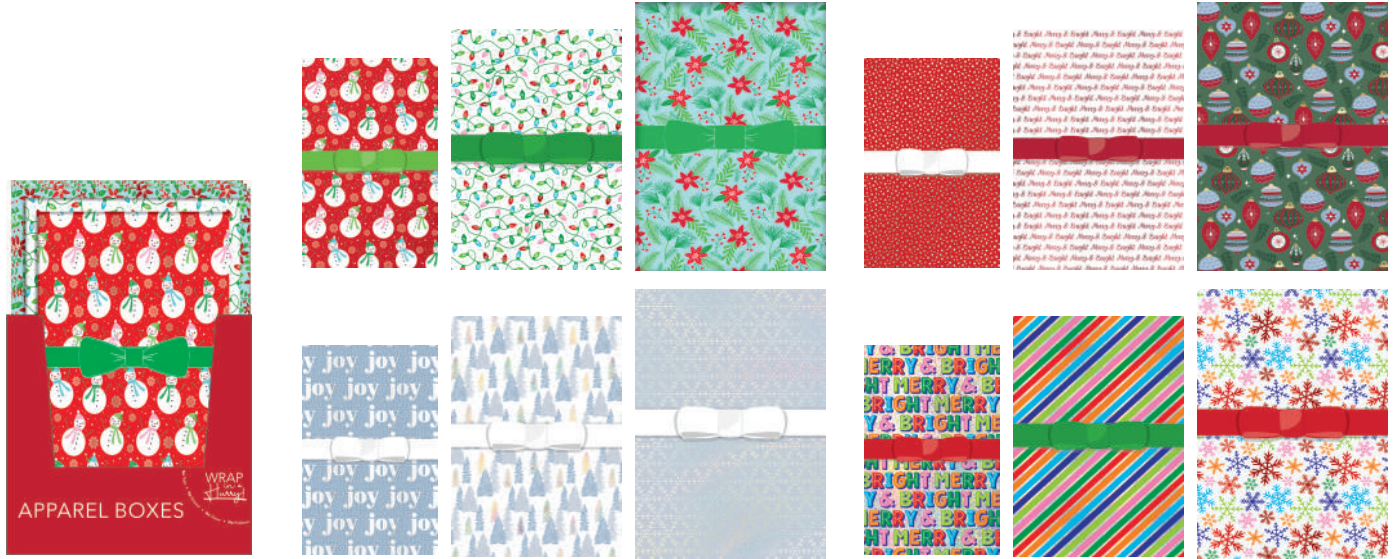

3 PC. RIBBON APPAREL BOXES ASSORTMENT PDQ

4 assortments with satin ribbons and printed bottoms | 3 count
box size I, lingerie: 8 in. x 11 in. x 1.25 in.,
box size II, shirt: 9.4375 in. x 14.25 in. x 1.875 in.
box size III, robe: 11 in. x 17 in. x 2.5 in.
case pack 22

PDQ dimensions: 11.8 in. x 17.25 in. x 9.62 in.