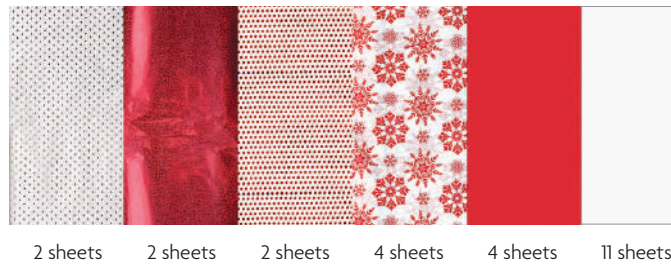

TISPHS25CD-3 0190 72