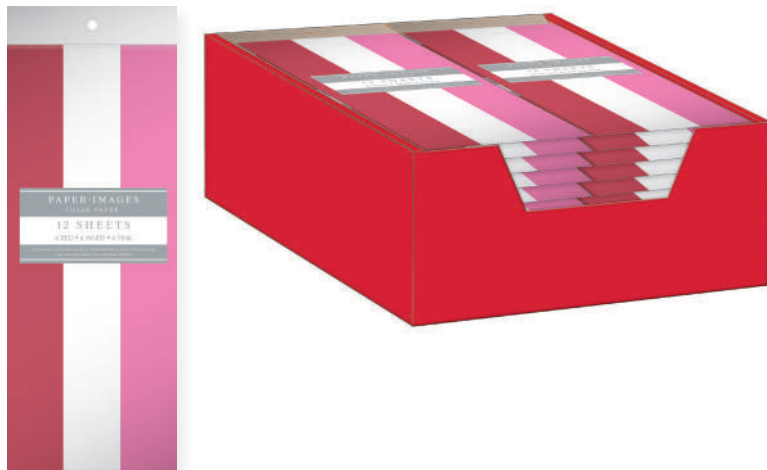

GIFT TISSUE IN PDQ

33.3 SQ. FT. | 20 in. x 20 in. sheets
12 count | 4 red | 4 pink | 4 white
case pack 24

PDQ dimensions: 9.5 in. x 5 in. x 12 in.