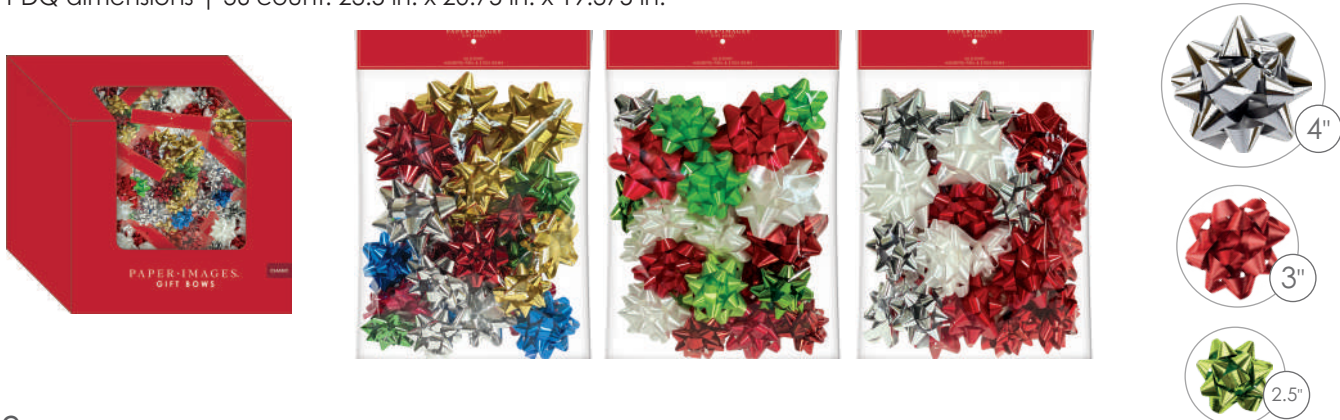

26 CT. PREMIUM BOWS

11.25 in. x 16 in. x 3 in. bag | 2.5 in. star bows (6) | 3 in. confetti bows (14) | 4 in. star bows (6)
26 count | assorted case pack 30 or assorted case pack 36
PDQ dimensions | 30 count: 24 in. x 30 in. x 12 in.
PDQ dimensions | 36 count: 23.5 in. x 20.75 in. x 19.375 in.